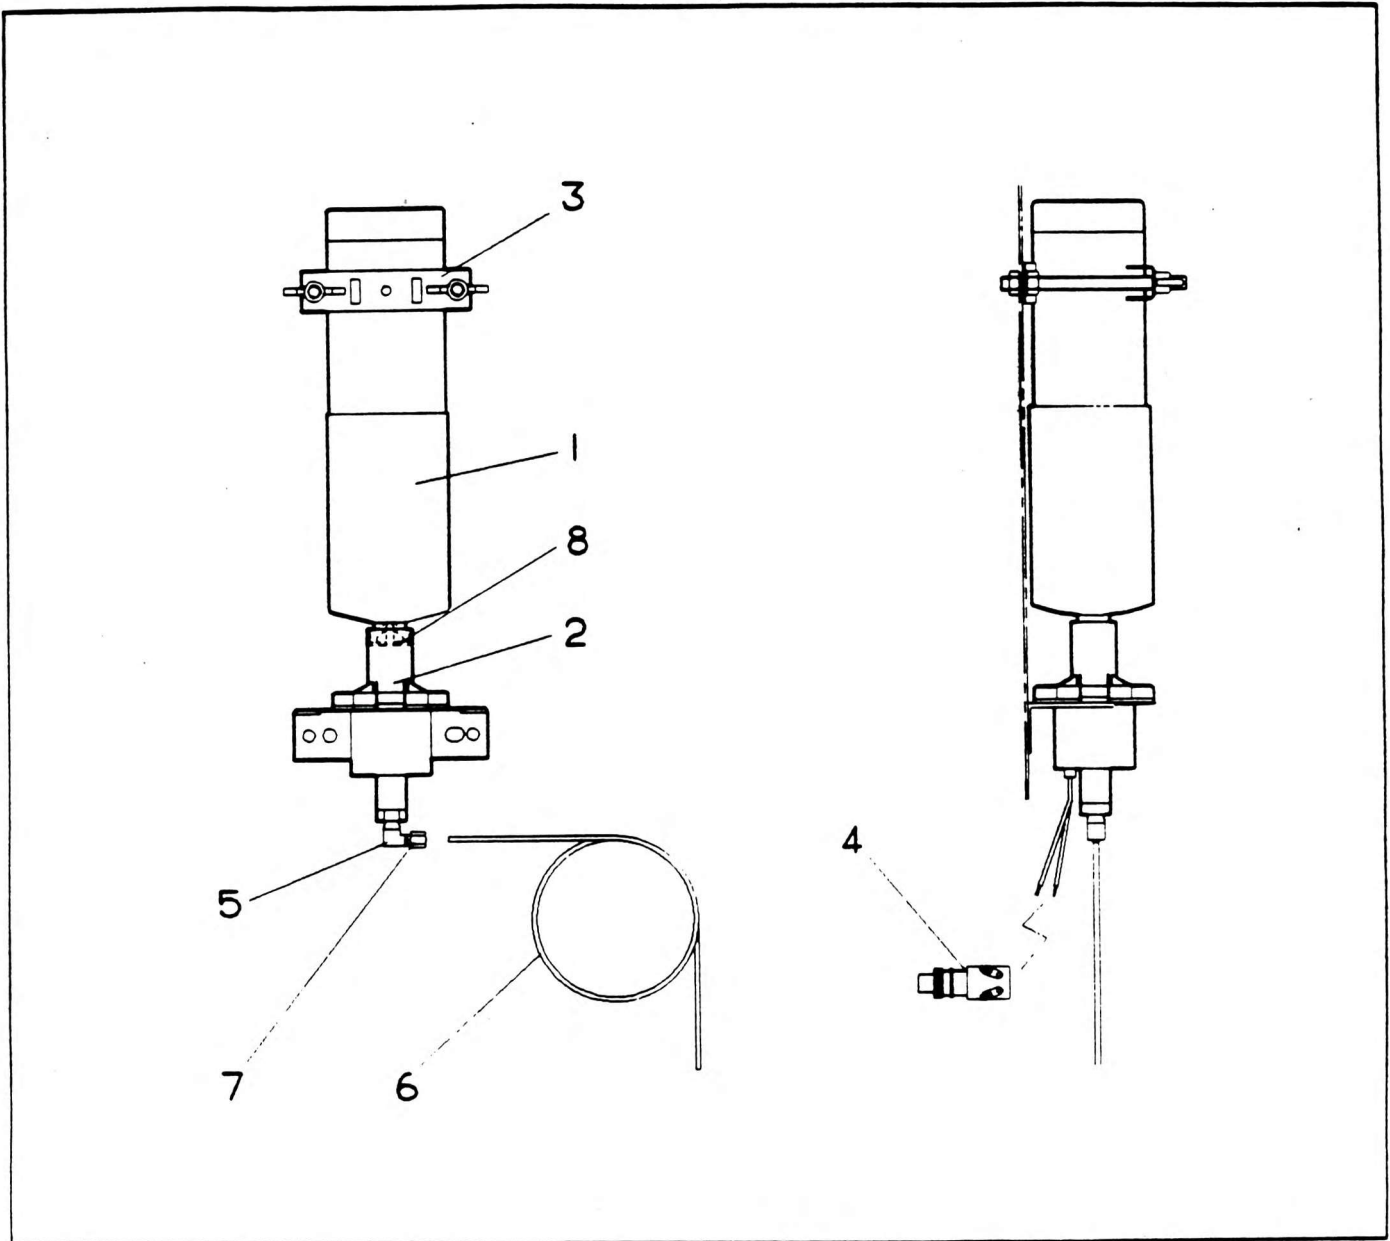

COLD START KIT

NO.	PART NO.	QTY.	DESCRIPTION	NO.	PART NO.	QTY.	DESCRIPTION
-	7-845-990016	1	Complete Assembly				
1	7-372-990250	1	Cylinder				
2	7-926-990428	1	Valve				
3	7-184-990039	1	Cylinder Clamp				
4	7-872-990262	1	Switch				
5	7-406-990015	1	Valve Fitting				
6	7-543-990068	1	Nylon Tube				
7	7-443-990648	1	Comp. Nut & Sleeve				
8	7-794-990159	1	Cyl. Gasket				